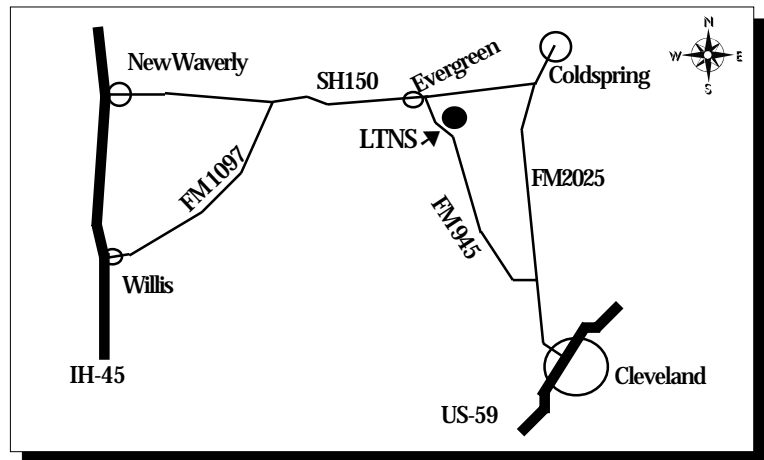

## Little Thicket Nature Sanctuary Visitors Weekends

### *Directions to the sanctuary*

A map and directions to the LTNS are shown below. Watch along the side of the road for the entrance sign: **LITTLE THICKET NATURE SANCTUARY**.

### *Three routes to the sanctuary:*

1. Take I-45 to New Waverly and turn right on SH 150; go 17 miles to Evergreen; turn right on FM 945 and go two miles; the entrance is on the left.
2. Take I-45 to Willis; turn right on FM 1097 to SH 150; proceed as above.
3. Take US Highway 59 to Cleveland; turn left on FM 2025; go five miles and turn left on FM 945. Go 11 miles; the entrance will be on the right.